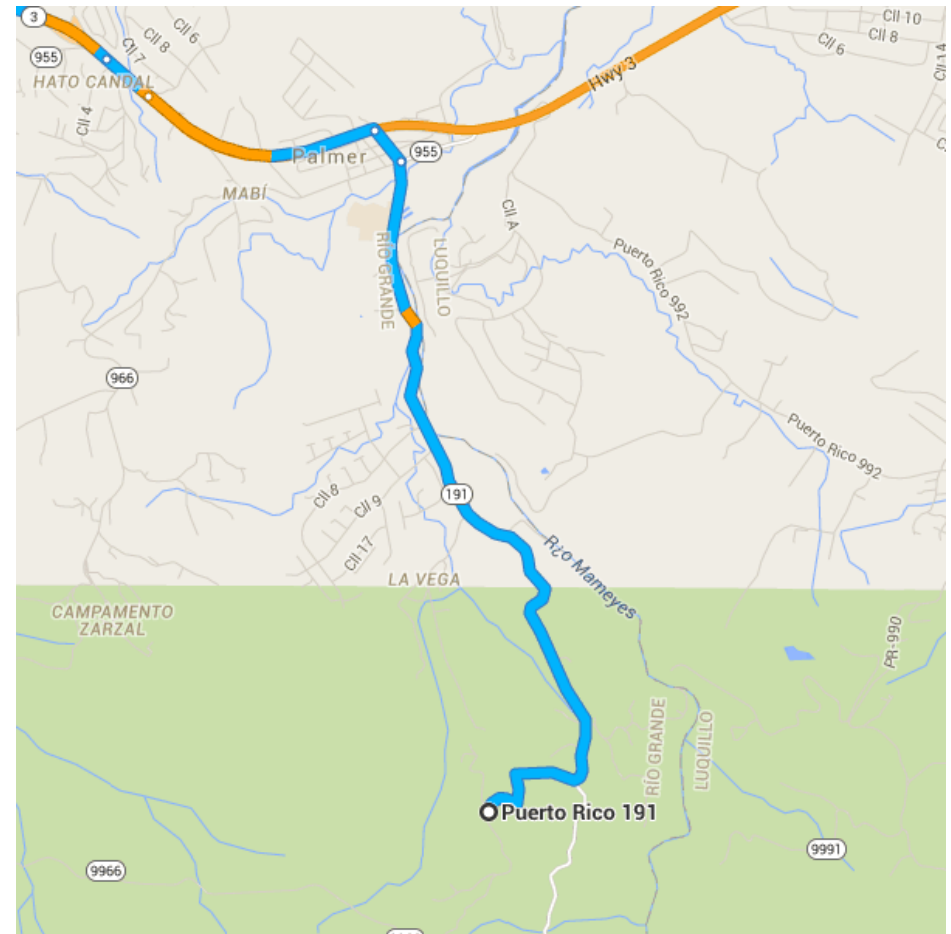

Directions from Puerto Rico 191 to Holiday Inn Ponce & Tropical Casino

○ Puerto Rico 191
Rio Grande, 00745, Puerto Rico

Follow PR-191 to Interstate PR3 N/PR-3 N in Palmer

5.1 km / 9 min

- ↑ 1. Head north on PR-191 toward PR-988
 _____ 4.9 km
- ↶ 2. Turn left onto CII Triunfo/PR-191
 _____ 240 m

Continue on Interstate PR3/PR-66. Take Expreso Luis A. Ferré/PR-52 to PR-591 in Ponce. Exit from Carr Puerto Rico 2 O/PR-2 W

_____ 157 km / 1 h 49 min

- ↶ 3. Turn left onto Interstate PR3 N/PR-3 N
 _____ 1.5 km
- ↷ 4. Keep right to stay on Interstate PR3 N/PR-3 N
 _____ 350 m

5. Keep **right** to stay on Interstate PR3 N/PR-3 N
4.3 km
 6. Take the exit on the **left** onto Interstate PR3/PR-66
⚠ Toll road
20.0 km
 7. Continue onto Expreso Román Baldorioty de Castro/PR-26
6.8 km
 8. Take the exit toward Av. Jesús Toribio Piñero/PR-17
210 m
 9. Keep **left** to continue toward Av. Jesús Toribio Piñero/PR-17
280 m
 10. Keep **right** at the fork and merge onto Av. Jesús Toribio Piñero/PR-17
⚠ Partial toll road
7.8 km
 11. Take the ramp onto PR-18
⚠ Partial toll road
4.0 km
 12. Continue onto Expreso Luis A. Ferré/PR-52
⚠ Toll road
109 km
 13. Continue onto Carr Puerto Rico 2 O/PR-2 W
2.2 km
 14. Take the exit toward PR-591
400 m
- Turn **right** onto PR-591
450 m / 58 s

Map data ©2015 Google