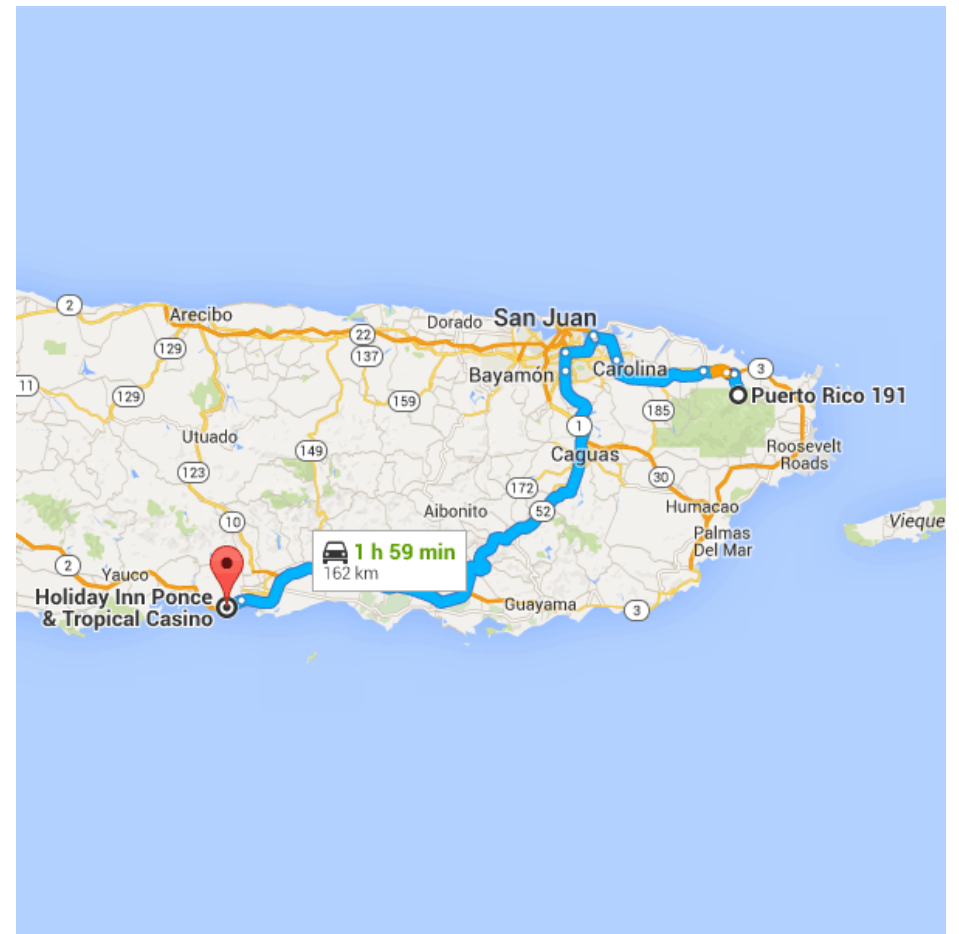

Directions from Puerto Rico 191 to Holiday Inn Ponce & Tropical Casino

○ Puerto Rico 191
Rio Grande, 00745, Puerto Rico

Follow PR-191 to Interstate PR3 N/PR-3 N in Palmer

5.1 km / 9 min

- ↑ 1. Head north on PR-191 toward PR-988
 _____ 4.9 km
- ↶ 2. Turn left onto CII Triunfo/PR-191
 _____ 240 m

Continue on Interstate PR3/PR-66. Take Expreso Luis A. Ferré/PR-52 to PR-591 in Ponce. Exit from Carr Puerto Rico 2 O/PR-2 W

_____ 157 km / 1 h 49 min

- ↶ 3. Turn left onto Interstate PR3 N/PR-3 N
 _____ 1.5 km
- ↷ 4. Keep right to stay on Interstate PR3 N/PR-3 N
 _____ 350 m

5. Keep **right** to stay on Interstate PR3 N/PR-3 N
4.3 km
 6. Take the exit on the **left** onto Interstate PR3/PR-66
⚠ Toll road
20.0 km
 7. Continue onto Expreso Román Baldorioty de Castro/PR-26
6.8 km
 8. Take the exit toward Av. Jesús Toribio Piñero/PR-17
210 m
 9. Keep **left** to continue toward Av. Jesús Toribio Piñero/PR-17
280 m
 10. Keep **right** at the fork and merge onto Av. Jesús Toribio Piñero/PR-17
⚠ Partial toll road
7.8 km
 11. Take the ramp onto PR-18
⚠ Partial toll road
4.0 km
 12. Continue onto Expreso Luis A. Ferré/PR-52
⚠ Toll road
109 km
 13. Continue onto Carr Puerto Rico 2 O/PR-2 W
2.2 km
 14. Take the exit toward PR-591
400 m
- Turn **right** onto PR-591
450 m / 58 s

📍 Holiday Inn Ponce & Tropical Casino

3315 Ponce Bypass, Ponce, 00731, Puerto Rico

These directions are for planning purposes only. You may find that construction projects, traffic, weather, or other events may cause conditions to differ from the map results, and you should plan your route accordingly. You must obey all signs or notices regarding your route.