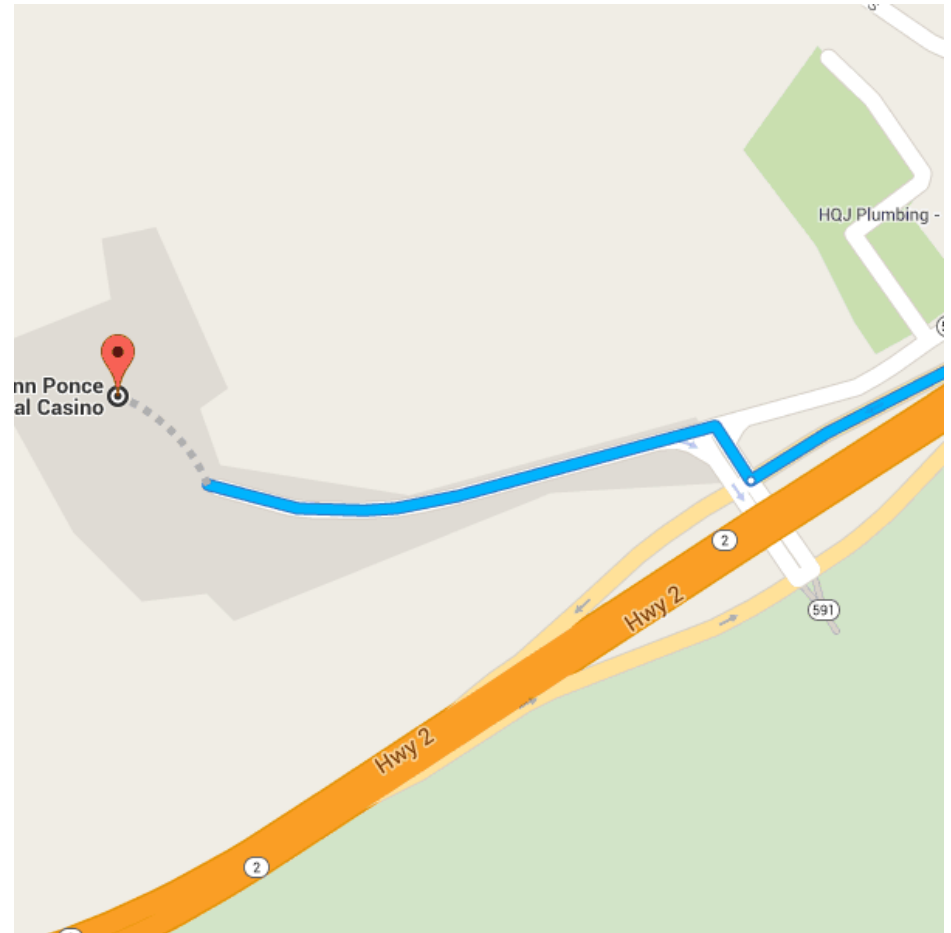

Directions from Puerto Rico 191 to Holiday Inn Ponce & Tropical Casino

○ Puerto Rico 191
Rio Grande, 00745, Puerto Rico

Follow PR-191 to Interstate PR3 N/PR-3 N in Palmer

5.1 km / 9 min

- ↑ 1. Head north on PR-191 toward PR-988
 _____ 4.9 km
- ↶ 2. Turn left onto CII Triunfo/PR-191
 _____ 240 m

Continue on Interstate PR3/PR-66. Take Expreso Luis A. Ferré/PR-52 to PR-591 in Ponce. Exit from Carr Puerto Rico 2 O/PR-2 W

_____ 157 km / 1 h 49 min

- ↶ 3. Turn left onto Interstate PR3 N/PR-3 N
 _____ 1.5 km
- ↷ 4. Keep right to stay on Interstate PR3 N/PR-3 N
 _____ 350 m

5. Keep **right** to stay on Interstate PR3 N/PR-3 N
4.3 km
 6. Take the exit on the **left** onto Interstate PR3/PR-66
⚠ Toll road
20.0 km
 7. Continue onto Expreso Román Baldorioty de Castro/PR-26
6.8 km
 8. Take the exit toward Av. Jesús Toribio Piñero/PR-17
210 m
 9. Keep **left** to continue toward Av. Jesús Toribio Piñero/PR-17
280 m
 10. Keep **right** at the fork and merge onto Av. Jesús Toribio Piñero/PR-17
⚠ Partial toll road
7.8 km
 11. Take the ramp onto PR-18
⚠ Partial toll road
4.0 km
 12. Continue onto Expreso Luis A. Ferré/PR-52
⚠ Toll road
109 km
 13. Continue onto Carr Puerto Rico 2 O/PR-2 W
2.2 km
 14. Take the exit toward PR-591
400 m
- Turn **right** onto PR-591
450 m / 58 s

📍 Holiday Inn Ponce & Tropical Casino

3315 Ponce Bypass, Ponce, 00731, Puerto Rico

These directions are for planning purposes only. You may find that construction projects, traffic, weather, or other events may cause conditions to differ from the map results, and you should plan your route accordingly. You must obey all signs or notices regarding your route.