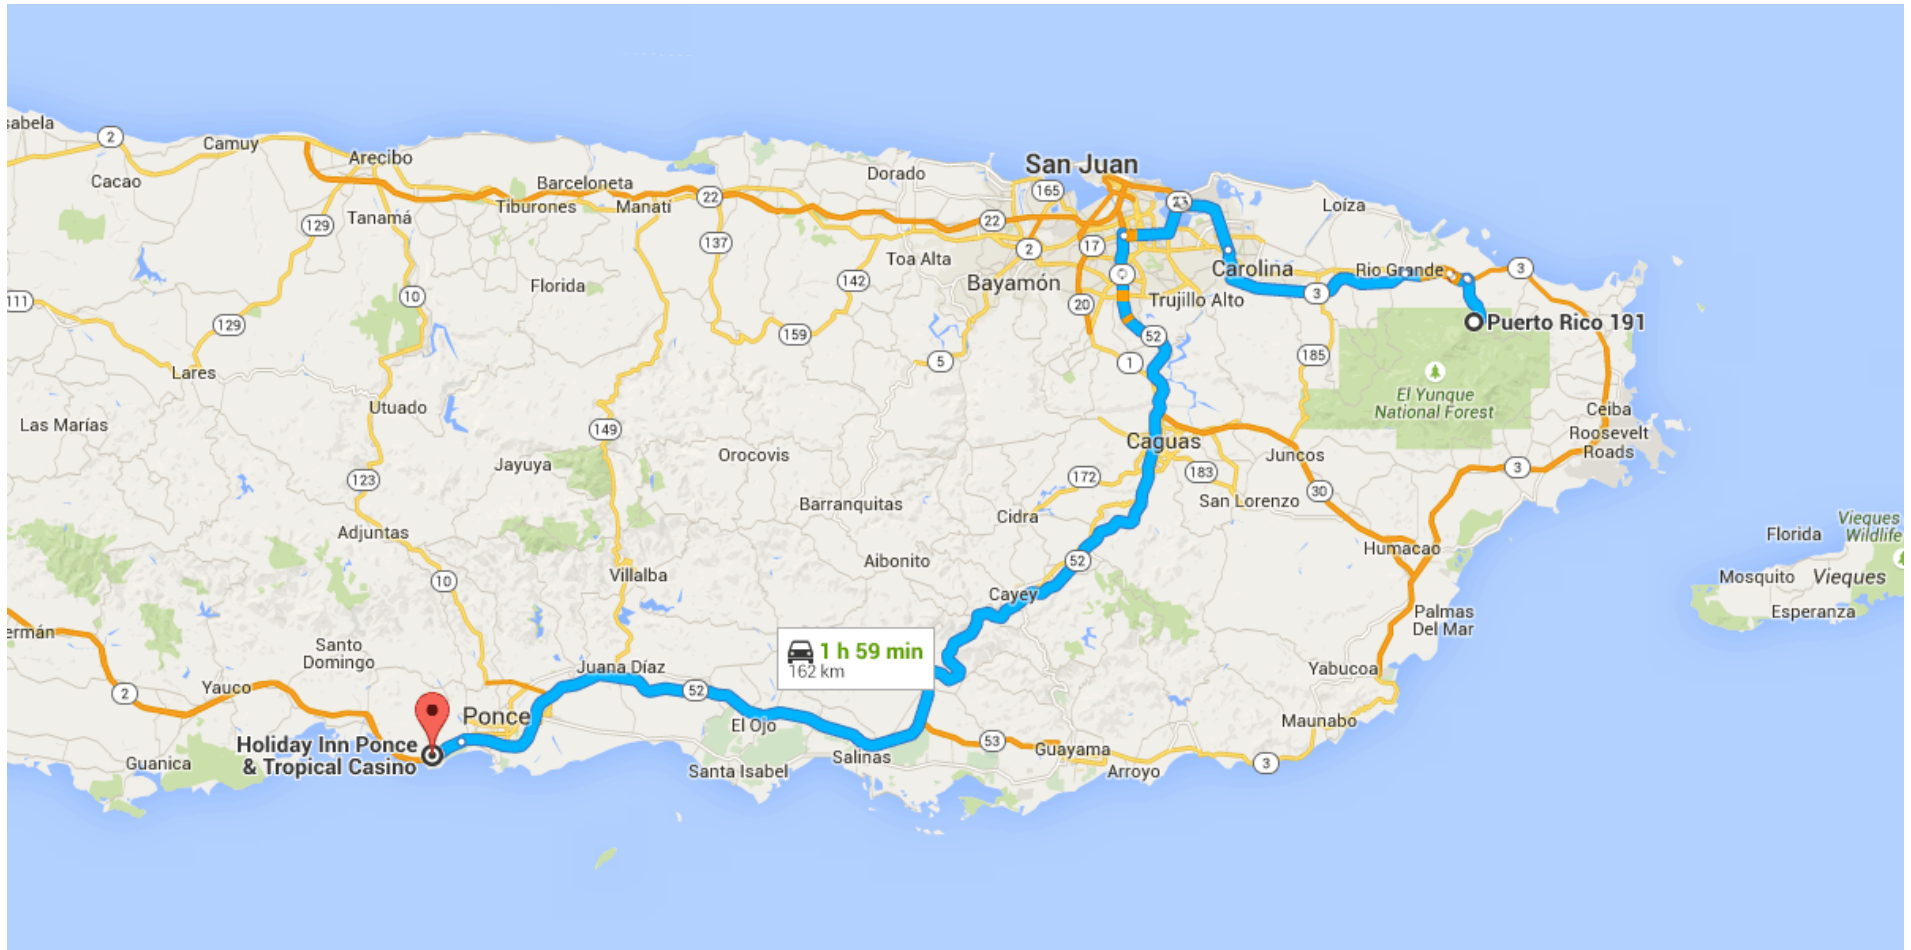

Directions from Puerto Rico 191 to Holiday Inn Ponce & Tropical Casino

○ Puerto Rico 191
Rio Grande, 00745, Puerto Rico

Follow PR-191 to Interstate PR3 N/PR-3 N in Palmer

5.1 km / 9 min

- ↑ 1. Head north on PR-191 toward PR-988
 _____ 4.9 km
- ↶ 2. Turn left onto CII Triunfo/PR-191
 _____ 240 m

Continue on Interstate PR3/PR-66. Take Expreso Luis A. Ferré/PR-52 to PR-591 in Ponce. Exit from Carr Puerto Rico 2 O/PR-2 W

_____ 157 km / 1 h 49 min

- ↶ 3. Turn left onto Interstate PR3 N/PR-3 N
 _____ 1.5 km
- ↷ 4. Keep right to stay on Interstate PR3 N/PR-3 N
 _____ 350 m

5. Keep **right** to stay on Interstate PR3 N/PR-3 N
4.3 km
 6. Take the exit on the **left** onto Interstate PR3/PR-66
⚠ Toll road
20.0 km
 7. Continue onto Expreso Román Baldorioty de Castro/PR-26
6.8 km
 8. Take the exit toward Av. Jesús Toribio Piñero/PR-17
210 m
 9. Keep **left** to continue toward Av. Jesús Toribio Piñero/PR-17
280 m
 10. Keep **right** at the fork and merge onto Av. Jesús Toribio Piñero/PR-17
⚠ Partial toll road
7.8 km
 11. Take the ramp onto PR-18
⚠ Partial toll road
4.0 km
 12. Continue onto Expreso Luis A. Ferré/PR-52
⚠ Toll road
109 km
 13. Continue onto Carr Puerto Rico 2 O/PR-2 W
2.2 km
 14. Take the exit toward PR-591
400 m
- Turn **right** onto PR-591
450 m / 58 s

📍 Holiday Inn Ponce & Tropical Casino

3315 Ponce Bypass, Ponce, 00731, Puerto Rico

These directions are for planning purposes only. You may find that construction projects, traffic, weather, or other events may cause conditions to differ from the map results, and you should plan your route accordingly. You must obey all signs or notices regarding your route.